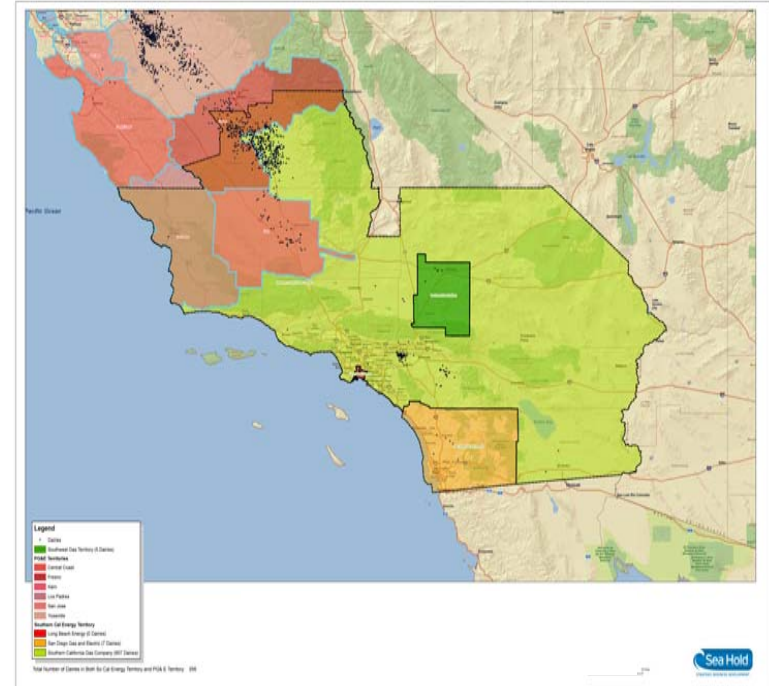

- *Now available—Dairy Biogas Maps*

As part of our strategic development efforts, SeaHold LLC is pleased to offer maps of the dairy biogas potential here in California

Managing Partner

California Dairy Biogas Potential Map
Color
"D" Size (24" x 36") Laminated Map: \$250
"E" Size (36" x 48") Laminated Map: \$450

Custom maps available for targeted areas. Call or email for details